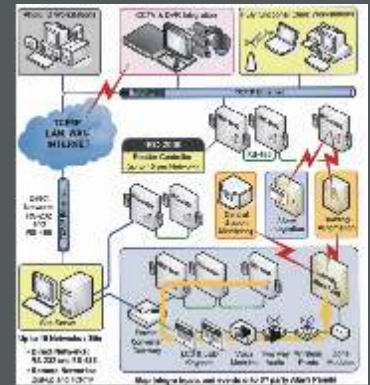

Integrated Building Automation and Access control system comes out with not only secure area but also regulate man power and machinery HVAC, Lighting .Total intimation of man power and their presence, involvement with organization , new comers, working hours. Central located time attendance. RBH - Canada

- ❖ Access Control
- ❖ Elevator Control
- ❖ CCTV & DVR (IP camera)
- ❖ Building Automation
- ❖ Photo ID
- ❖ Intrusion Alarms
- ❖ On & Offsite Monitoring
- ❖ Visitor Management
- ❖ Parking Access Control
- ❖ Guard Tour System
- ❖ Asset Tracking
- ❖ Time & Attendance
- ❖ Many more

URC - 2000